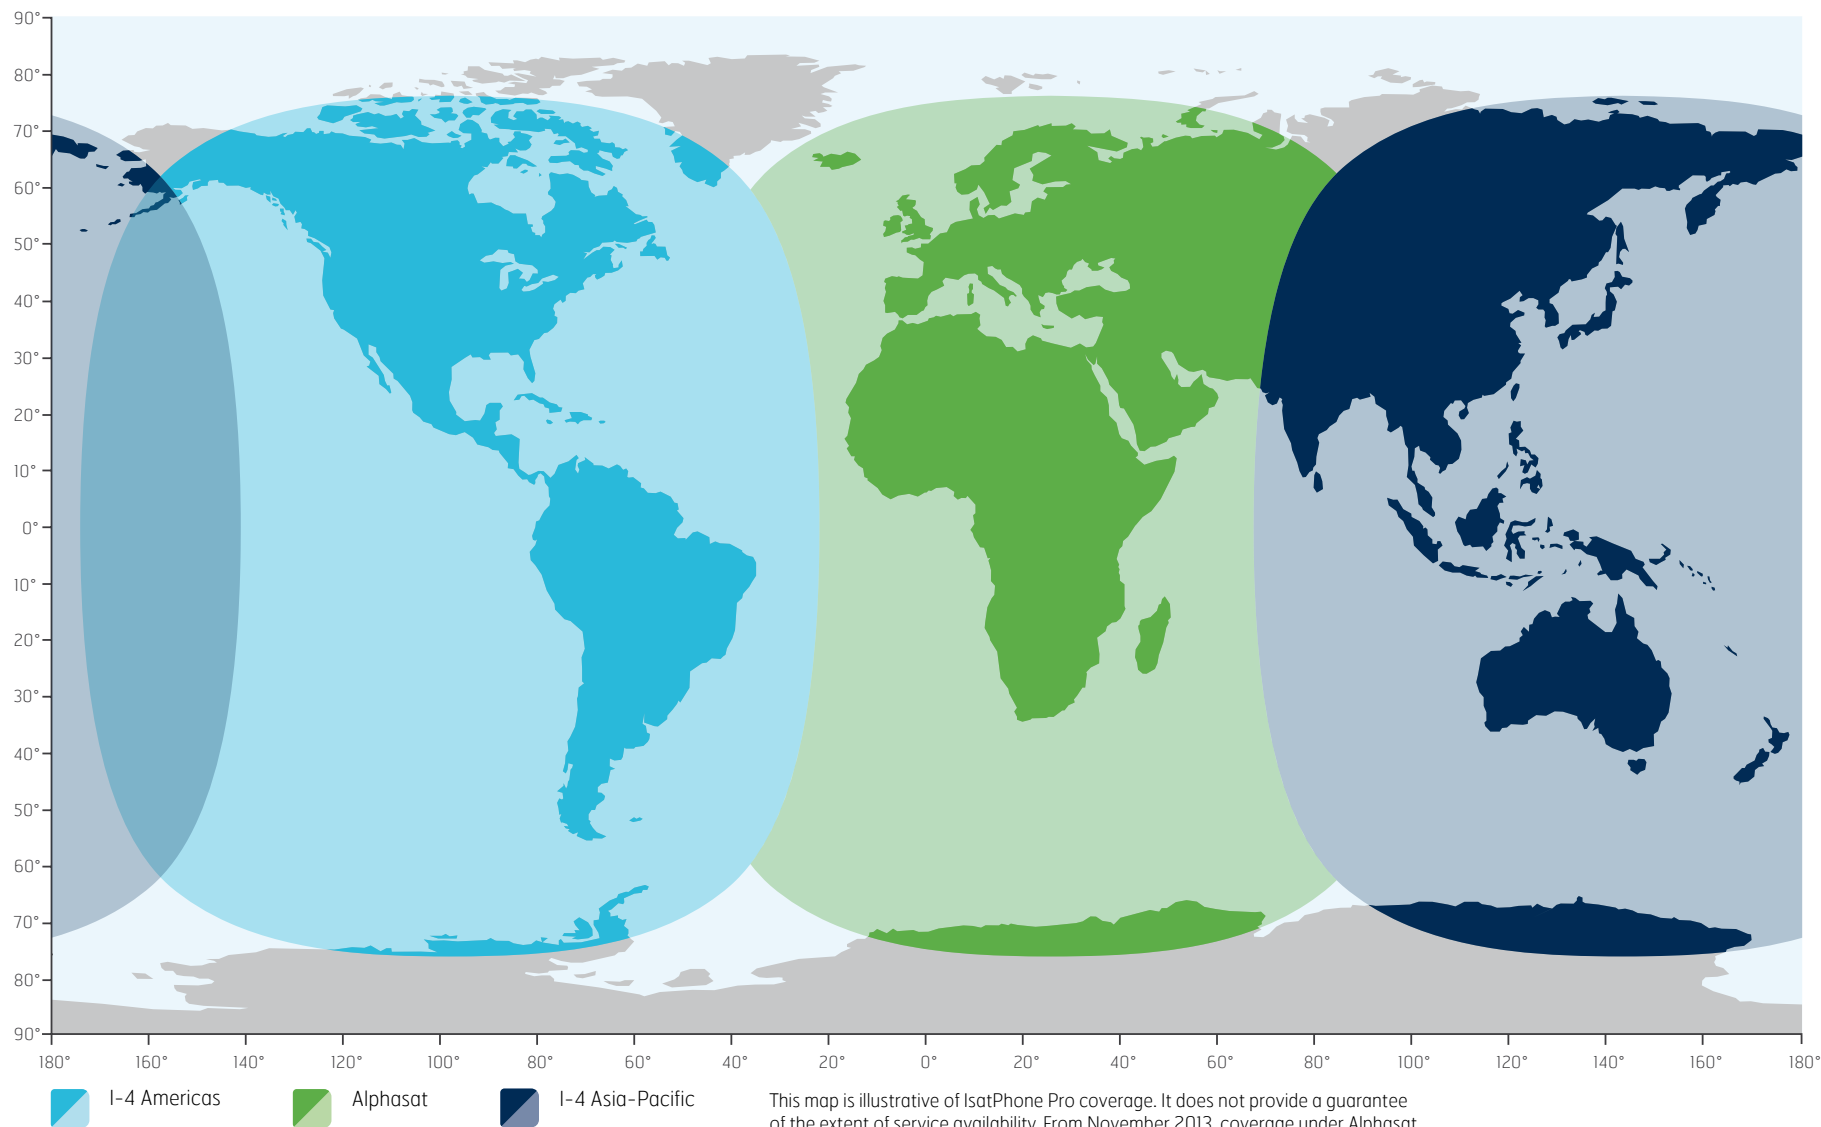

IsatPhone Pro coverage

This map is illustrative of IsatPhone Pro coverage. It does not provide a guarantee of the extent of service availability. From November 2013, coverage under Alphasat is prioritised on the region north of 44 degrees South and service may degrade south of this latitude. IsatPhone Pro coverage November 2013.