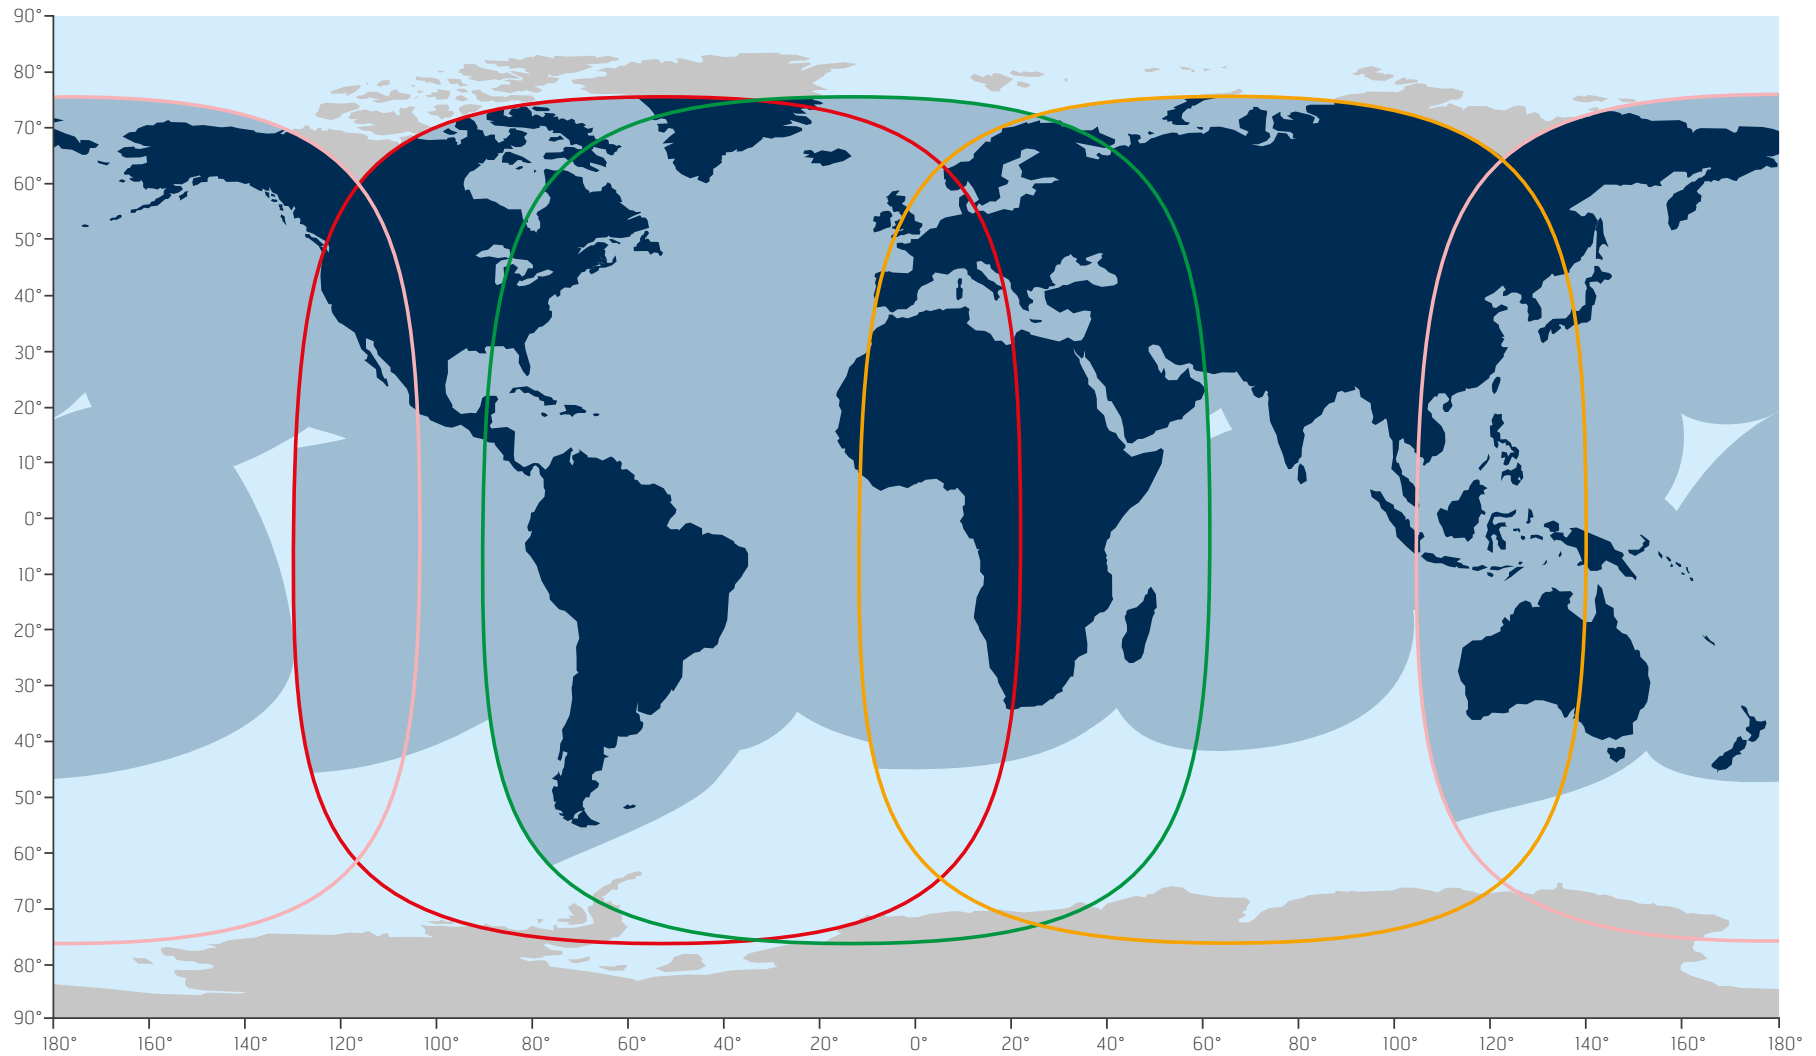

Maritime I-3 satellite coverage

Global beam coverage

- Pacific Ocean Region
- Atlantic Ocean Region-West
- Atlantic Ocean Region-East
- Indian Ocean Region

Global beam services

- Fleet 77 voice, fax, MPDS, 64kbps
- ISDN
- Fleet 55, 33, voice
- IsatM2M
- Inmarsat M (all services)
- Inmarsat C (all services)
- Inmarsat D+ (all services)

Spot beam services

- Fleet 77 128kbps ISDN
- Fleet 55 fax, ISDN, MPDS, 3.1Khz audio
- Fleet 33 fax, 9.6kbps data, MPDS

This map depicts Inmarsat's expectations of coverage, but does not represent a guarantee of service. The availability of service at the edge of coverage areas fluctuates depending on various conditions. Maritime I-3 coverage January 2017.