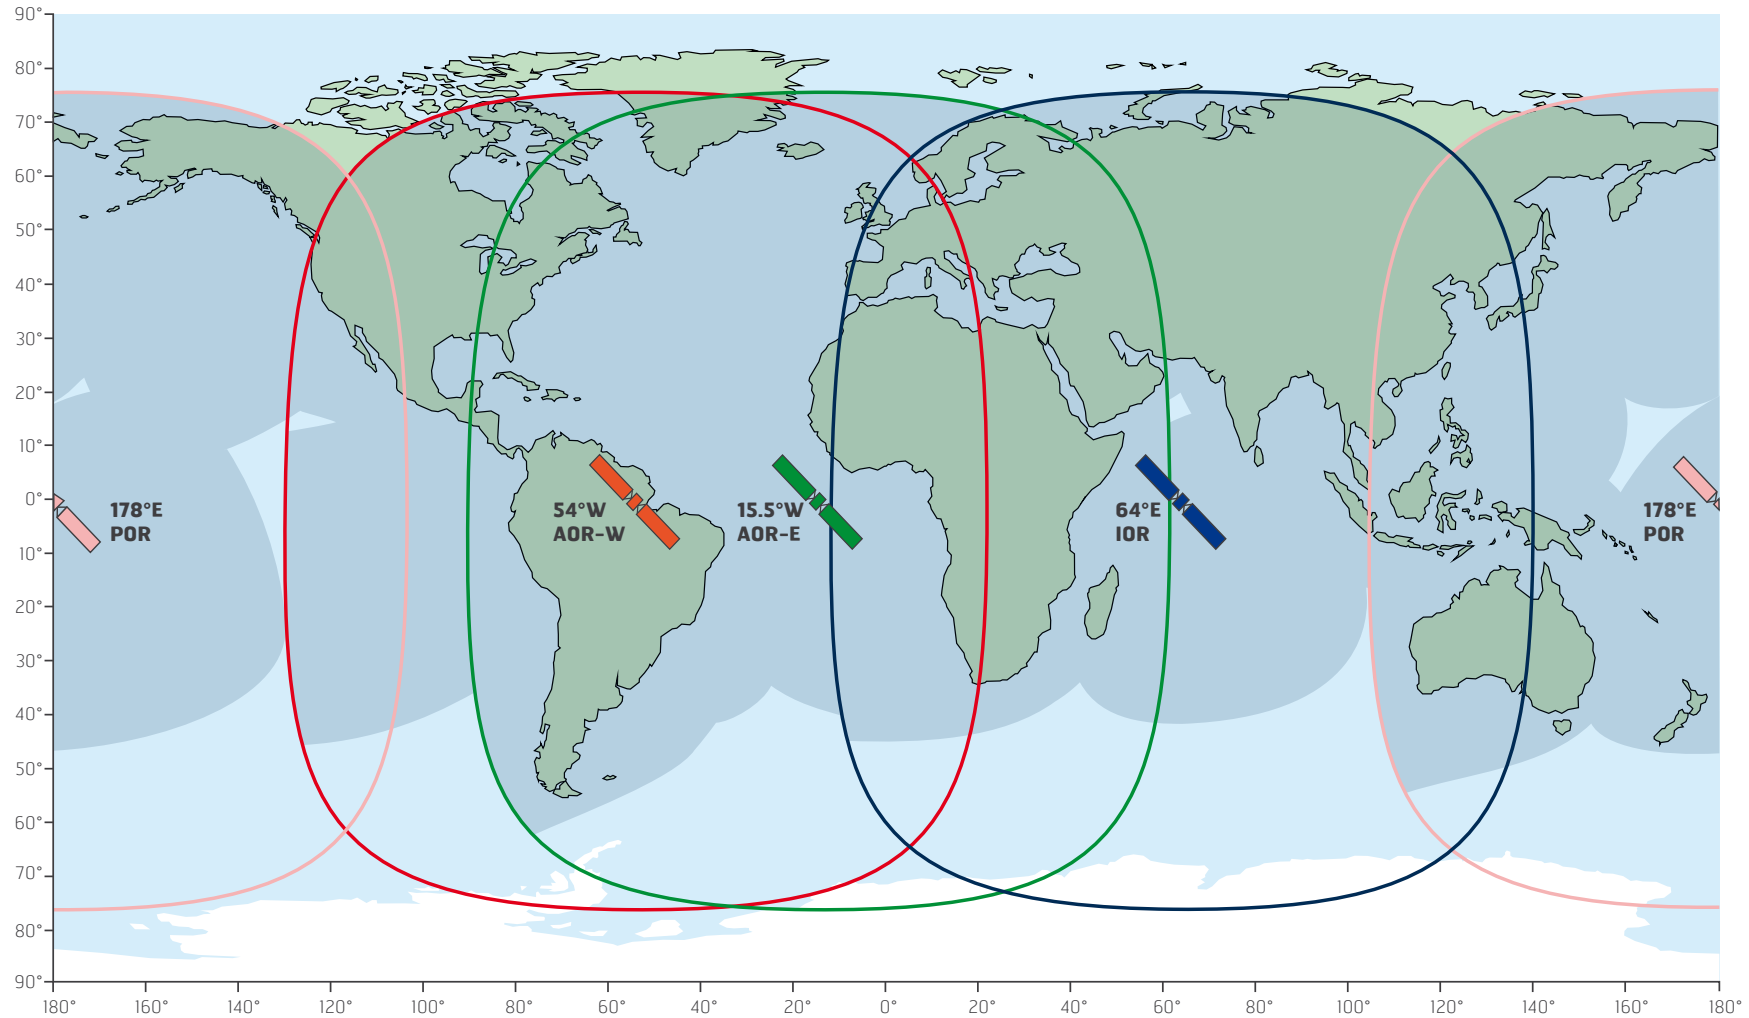

# Maritime I-3 satellite coverage

**Global beam coverage**

- Pacific Ocean Region
- Atlantic Ocean Region-West
- Atlantic Ocean Region-East
- Indian Ocean Region

**Global beam services**

- Fleet 77 voice, fax, MPDS, 64kbps ISDN
- Fleet 55, 33, voice
- IsatM2M
- Inmarsat B (all services)
- Inmarsat M (all services)
- Inmarsat C (all services)
- Inmarsat D+ (all services)

**Spot beam services**

- Fleet 77 128kbps ISDN
- Fleet 55 fax, ISDN, MPDS, 3.1Khz audio
- Fleet 33 fax, 9.6kbps data, MPDS
- Mini M (all services)

This map depicts Inmarsat's expectations of coverage, but does not represent a guarantee of service. The availability of service at the edge of coverage areas fluctuates depending on various conditions. Maritime I-3 coverage November 2013.