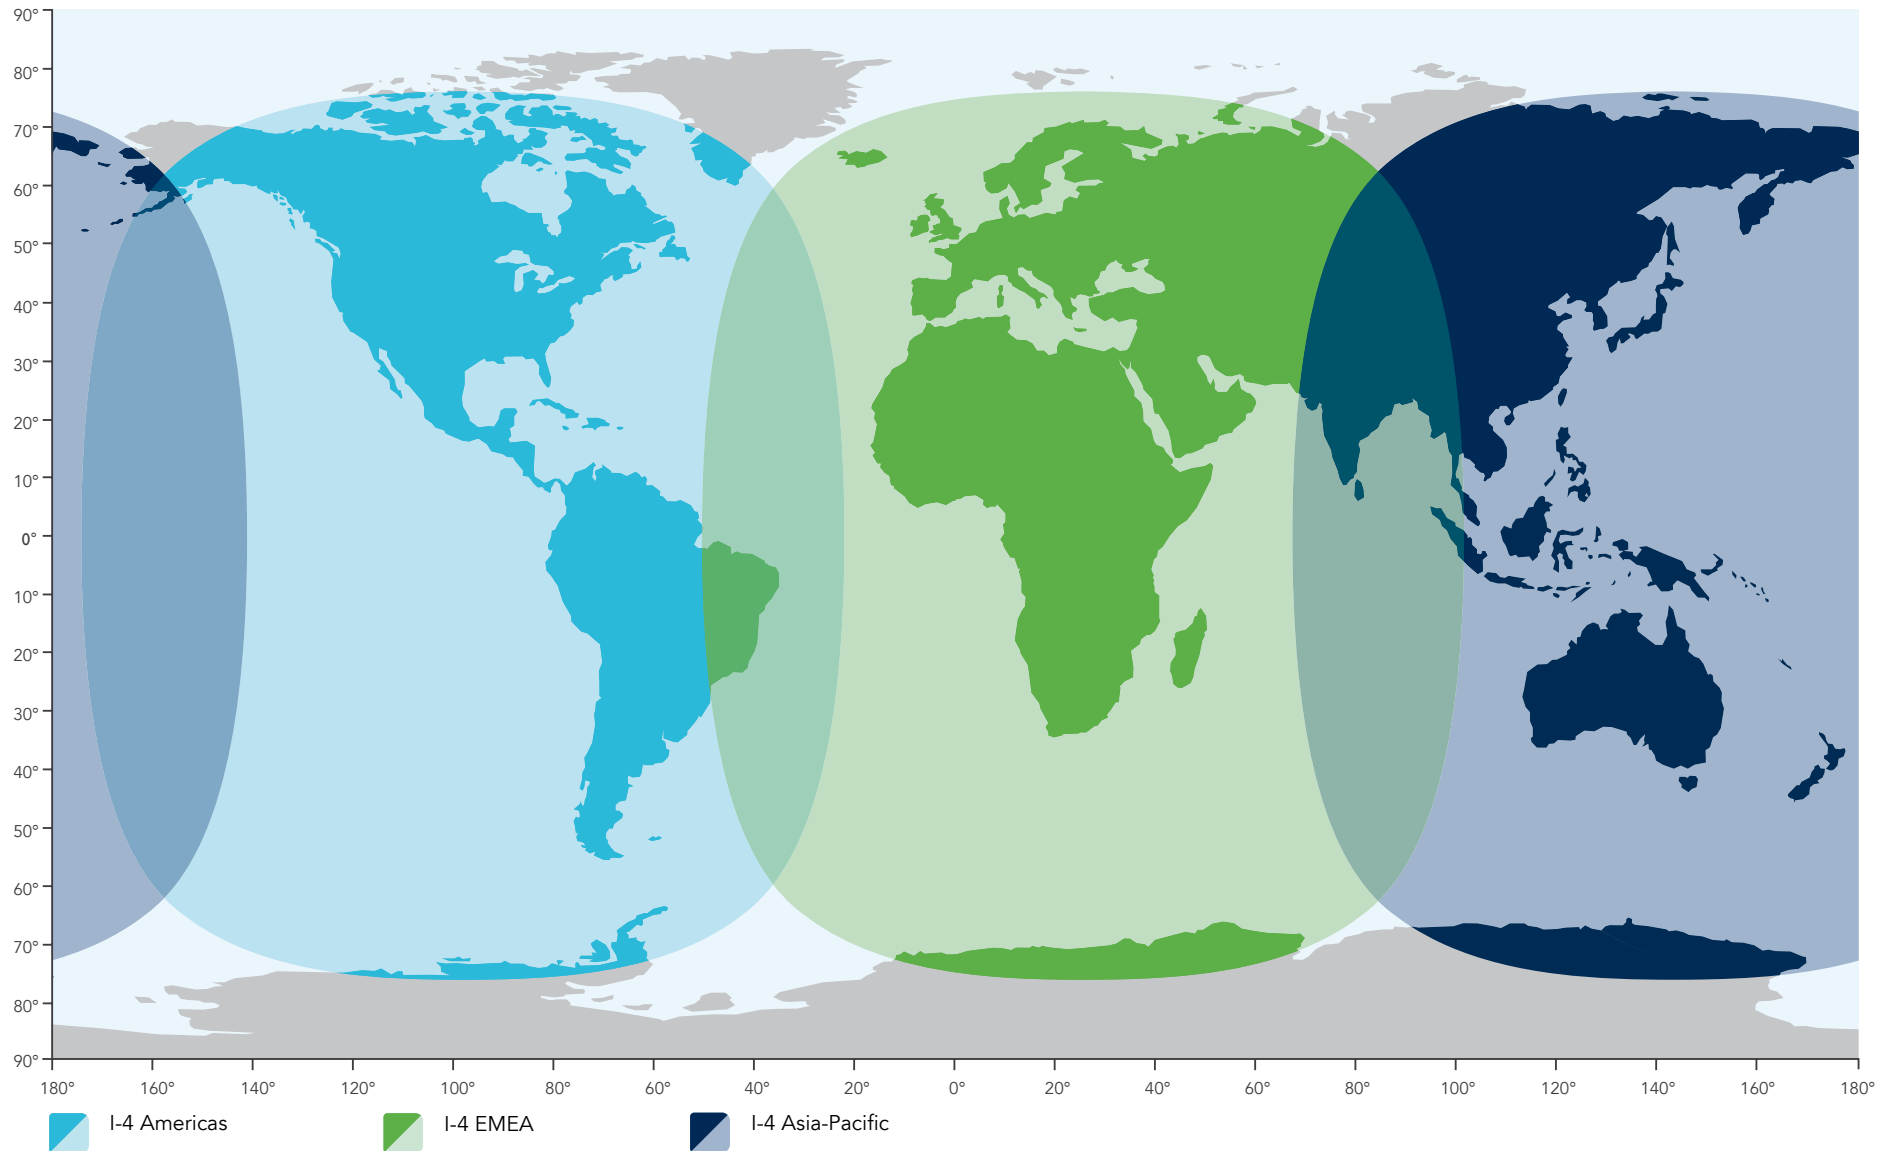

# FleetBroadband coverage post satellite repositioning

This map depicts Inmarsat's expectations of coverage post repositioning of its I-4 satellites. This map does not represent a guarantee of service. The availability of service at the edge of coverage areas fluctuates depending on various conditions.