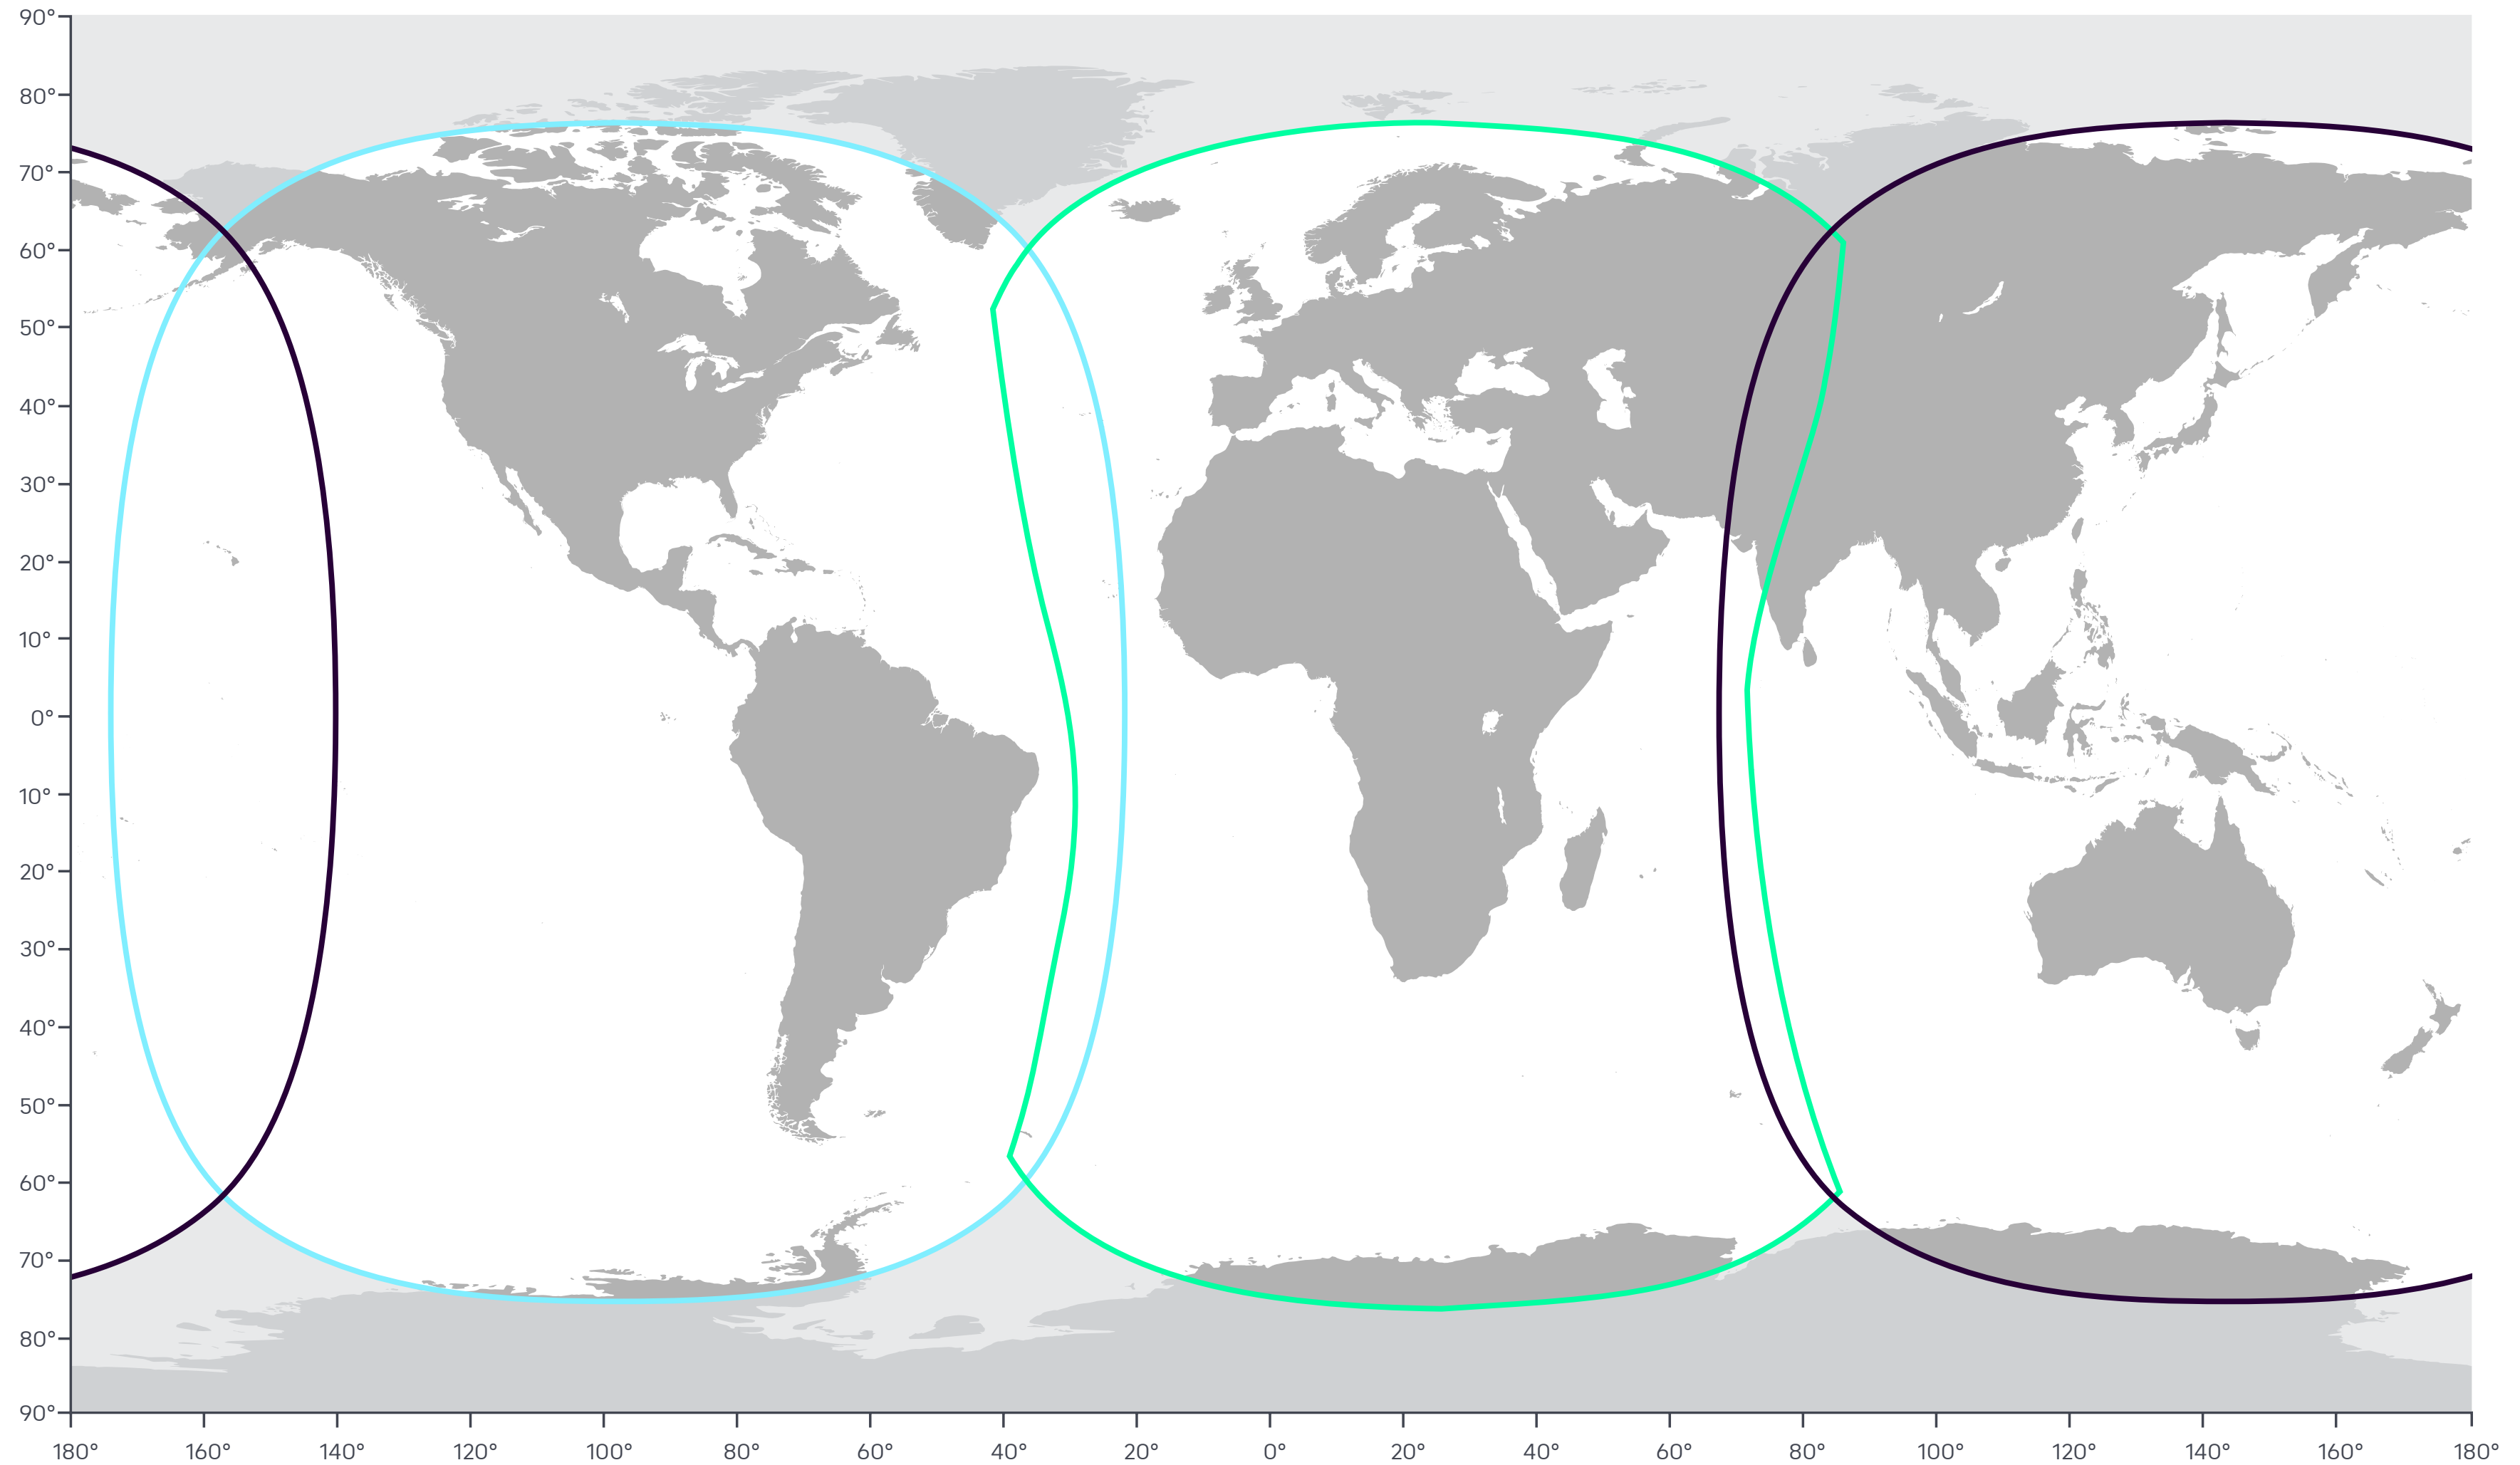

# OUR COVERAGE

ISATPHONE

INMARSAT.COM

Combined I-4 coverage I-4 F1 I-4 F3 I-4 F4

This map is for general information purposes only and no guarantee is given of accuracy or fitness for a particular use. Coverage is subject to change at any time. I-4 F4 coverage prioritises the region north of 44°S, and service may degrade south of this latitude. IsatPhone coverage May 2020.